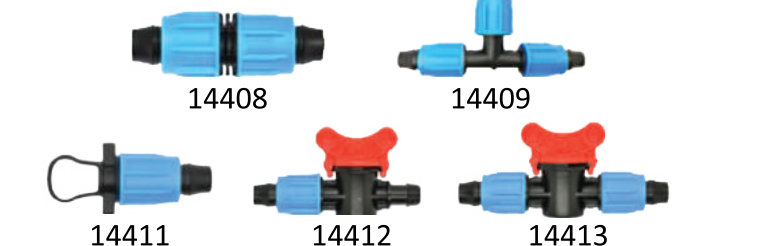

CAMLOCK-IRRIGATION

SIZE	MALE X FPT	FEMALE X MPT	FEMALE X INSERT	FEMALE X FPT	MALE X INSERT	MALE X MPT	FEMALE CAP	MALE CAP
1-1/2" Aluminum	14414	14415	12575	14417	12574	12625	14437	14438
1-1/2" Poly	12139	14423	14425	14426	14429	14430	14442	14447
2" Aluminum	11826	11971	5018	14418	5019	10814	13156	12432
2" Poly	12025	12019	3831	11825	3832	12020	14445	13227
3" Aluminum	14204	14416	13819	14419	13820	14421	14439	14440
3" Poly	14422	14424	3833	12347	3834	14431	14446	12242

IRRIGATION HOSE

ITEM	DESCRIPTION	SIZE	PSI
14398	Orchard Tubing	1/2"x1640'	68
14399, 14400	Orchard Tubing	3/4"x656'	36
14400	Orchard Tubing	1"x656'	36
14407	Stakes for Tubing	1/2"	
14432	Layflat Hose Blue	1-1/2"x328'	80
14433	Layflat Hose Blue	2"x328'	80
14434	Layflat Hose Blue	3"x328'	70
14435	Layflat Hose Red	2"x328'	150
14436	Layflat Hose Red	3"x328'	150

EZ LOC FITTINGS

ITEM	DESCRIPTION
Fittings fr 1/2" Orchard Tubing & 18MM PC	
14408	Coupling, 600s Loc
14409	Tee, 600s Loc
14411	End Plug with Ring, 600s Loc
14412	0.40" Barb x 600s with Valve
14413	Coupling, 600s Loc with Valve